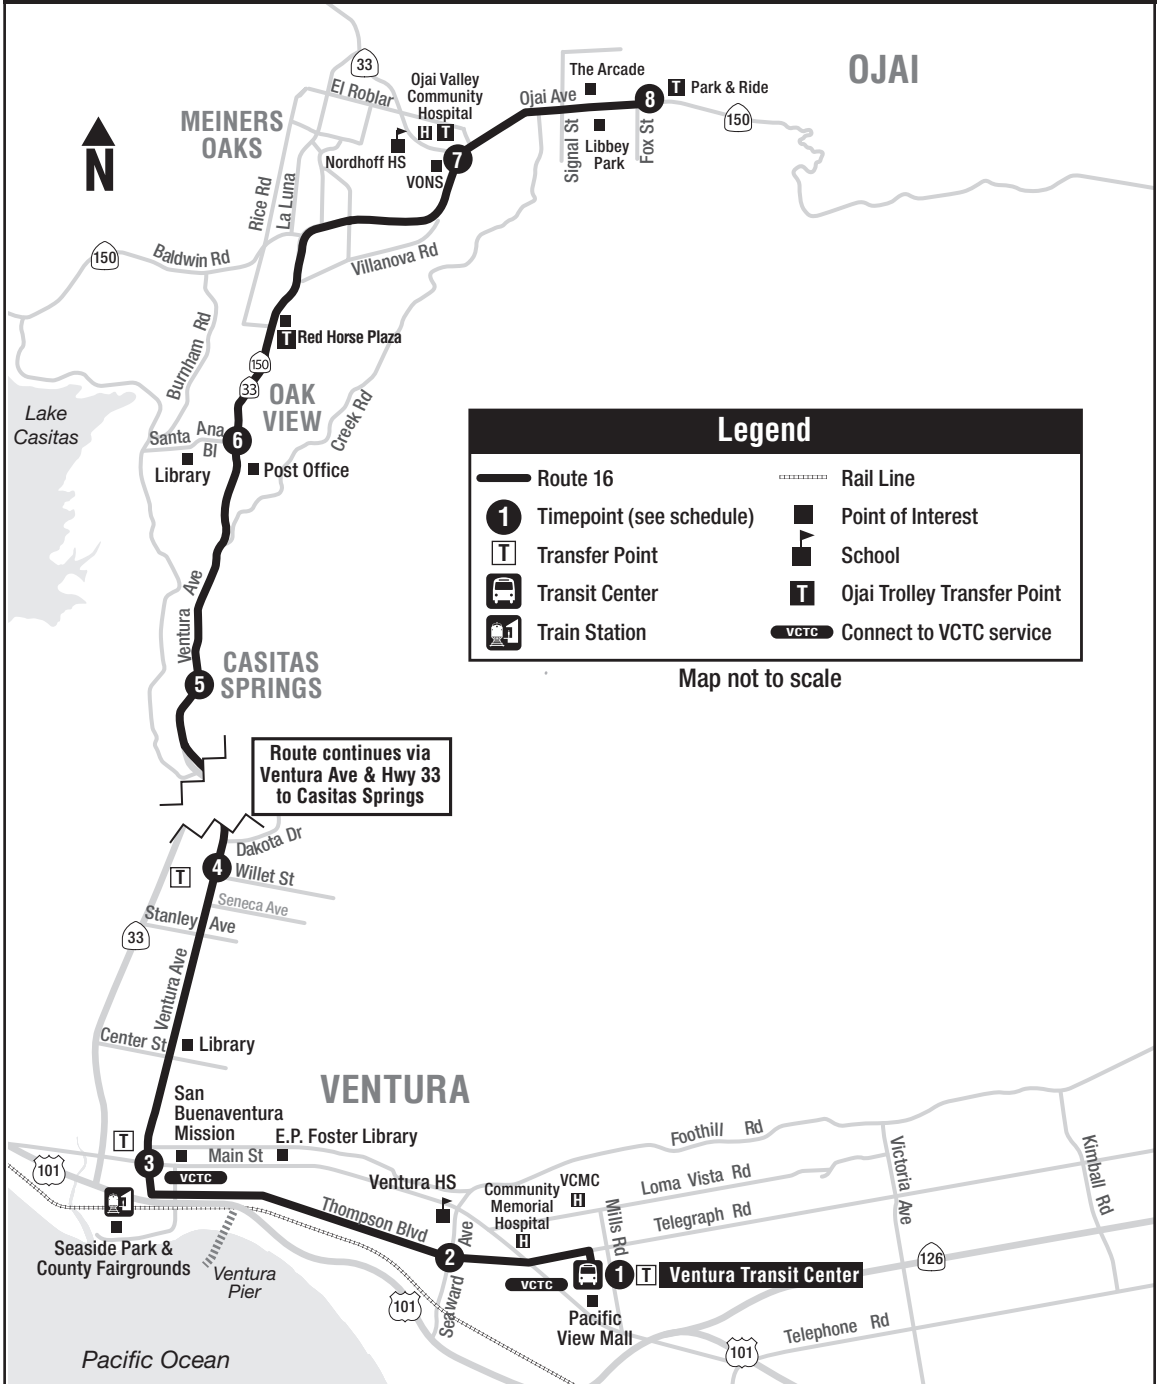

16 DOWNTOWN OJAI - PACIFIC VIEW MALL

Legend	
	Route 16
	Rail Line
	Timepoint (see schedule)
	Transfer Point
	Transit Center
	Train Station
	Point of Interest
	School
	Ojai Trolley Transfer Point
	Connect to VCTC service

- MONDAY- FRIDAY ONLY
- LUNES - VIERNES SOLAMENTE

16 SOUTHBOUND - SUR

DAILY
DIARIO

OJAI PARK & RIDE	HWY 33 & HWY 150 (VONS)	HWY 33 & SANTA ANA- OJAI	HWY 33 & CASITAS MARKET	VENTURA & WILLET	VENTURA & MAIN	THOMPSON & SEAWARD	VENTURA TRANSIT CENTER	INTERLINKED ROUTE/ RUTA INTERLINEADA
8	7	6	5	4	3	2	1	
•5:45 AM	•5:51	•6:00	•6:06	•6:18	•6:27	•6:38	•6:45	To Route 10
•6:20	•6:26	•6:35	•6:41	•6:53	•7:02	•7:13	•7:20	To Route 10
7:15	7:21	7:31	7:38	7:50	7:59	8:10	8:16	To Route 10
8:20	8:27	8:37	8:44	8:56	9:05	9:16	9:22	To Route 10
9:20	9:26	9:36	9:43	9:55	10:04	10:15	10:21	To Route 10
10:20	10:26	10:37	10:44	10:56	11:05	11:16	11:22	To Route 10
11:20	11:26	11:37	11:44	11:56	12:05 PM	12:16	12:22	To Route 10
12:15	12:22	12:33	12:40	12:52	1:01	1:12	1:18	To Route 10
1:20	1:27	1:38	1:45	1:57	2:06	2:17	2:23	To Route 10
2:20	2:28	2:39	2:46	2:58	3:07	3:18	3:24	To Route 10
3:20	3:27	3:38	3:45	3:56	4:05	4:16	4:22	To Route 10
4:20	4:27	4:38	4:45	4:56	5:05	5:16	5:22	To Route 10
5:10	5:17	5:28	5:35	5:46	5:55	6:06	6:12	To Route 10
6:10	6:16	6:26	6:33	6:43	6:51	7:00	7:06	To Route 10
7:10	7:15	7:25	7:32	7:42	7:49	7:57	8:03	To Route 10
8:00	8:05	8:14	8:20	8:30	8:36	8:44	8:50	---