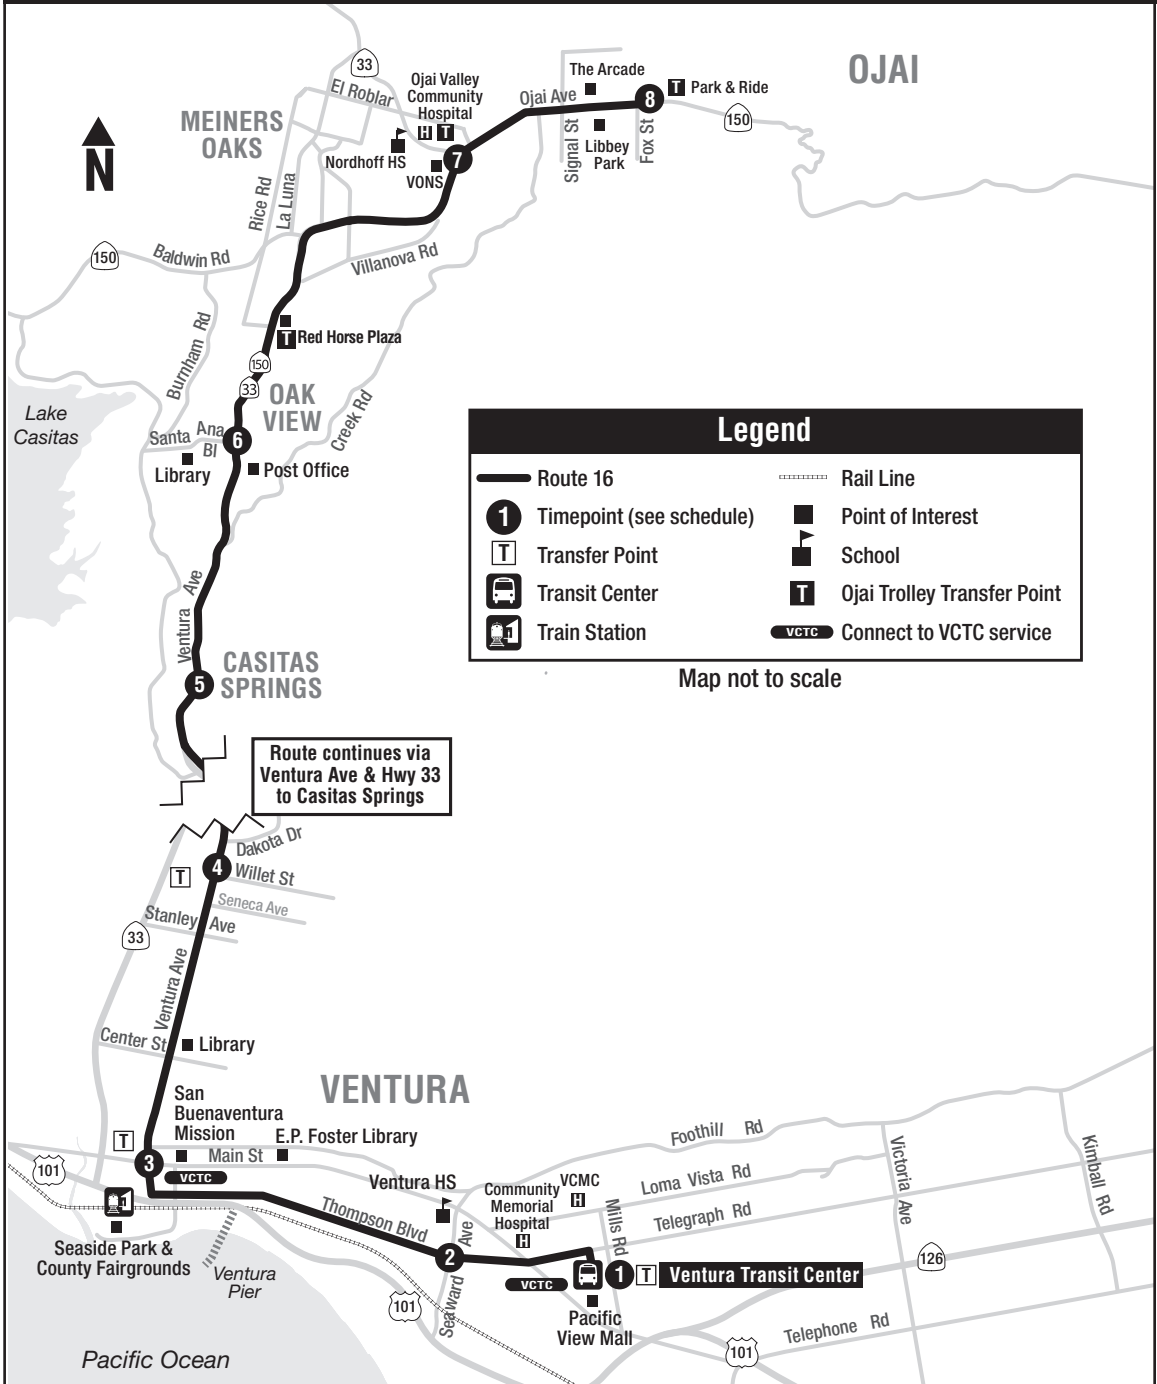

16 DOWNTOWN OJAI - PACIFIC VIEW MALL

ROUTE 16