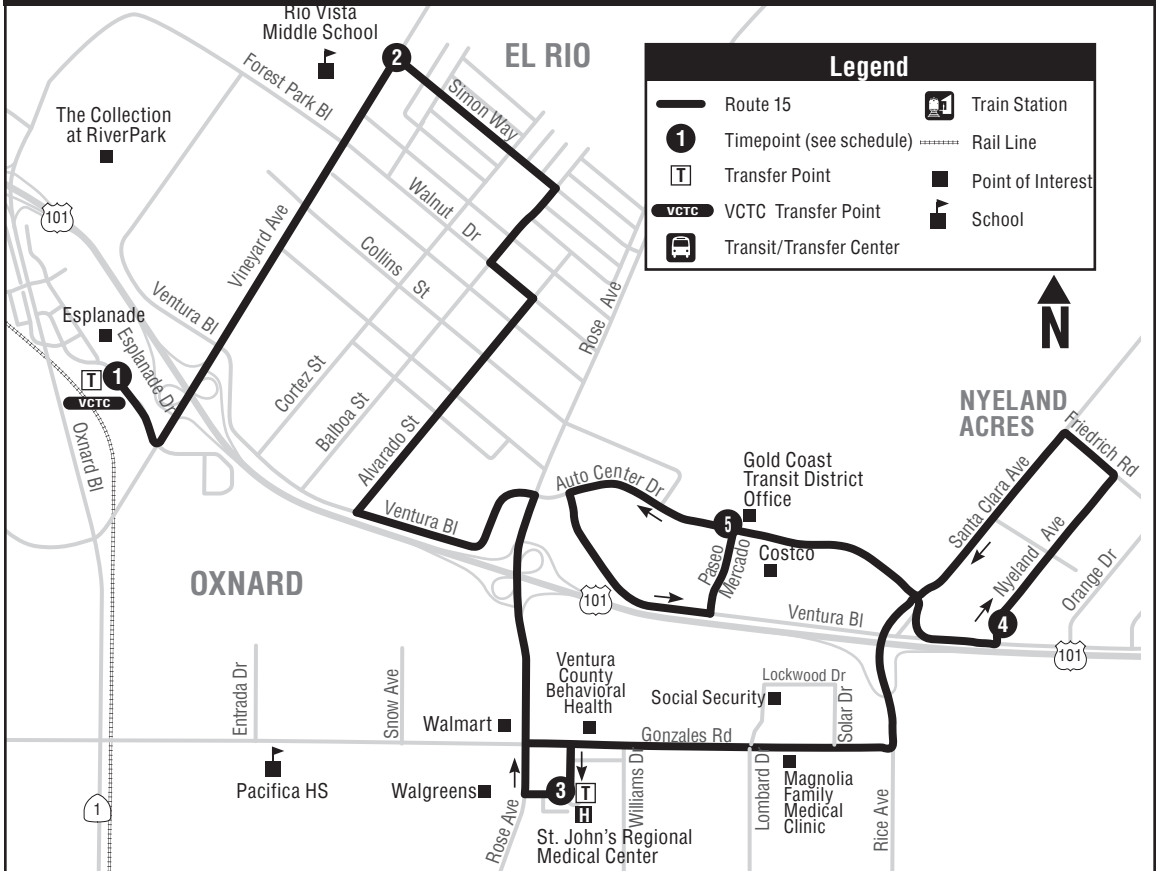

15 ESPLANADE - EL RIO - ST. JOHN'S MEDICAL CENTER