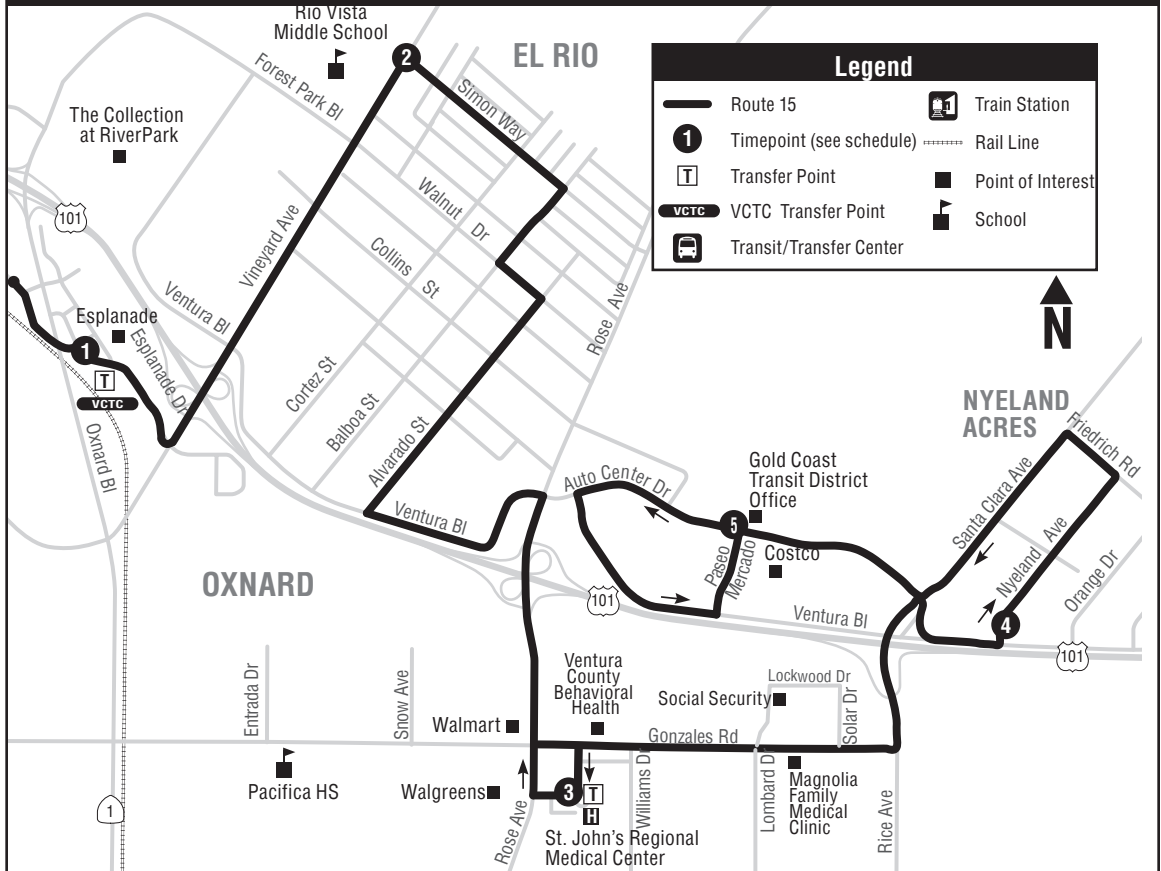

15 ESPLANADE - EL RIO - ST. JOHN'S MEDICAL CENTER