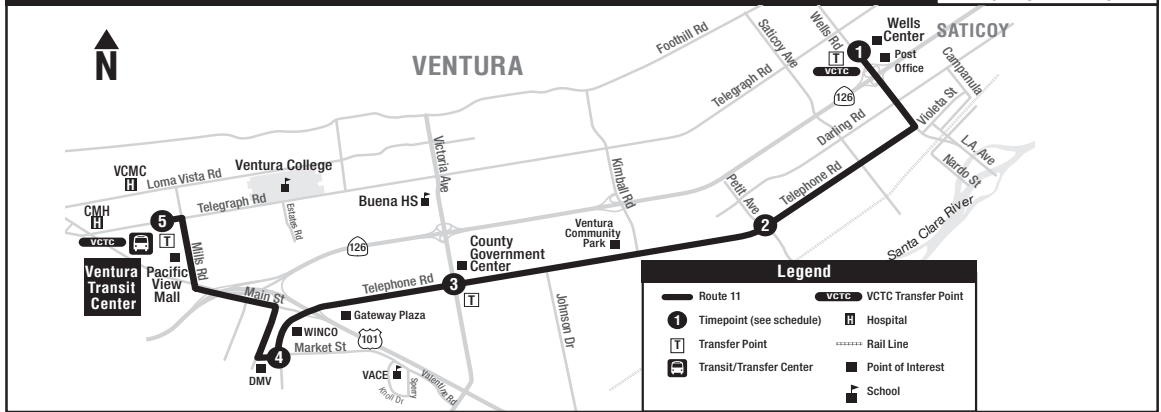

11 PACIFIC VIEW MALL - TELEPHONE - WELLS CTR

MONDAY-FRIDAY
LUNES-VIERNES

WELLS CENTER 1	TELEPHONE & PETIT 2	VENTURA GOVT CENTER 3	TELEPHONE & MARKET 4	VENTURA TRANSIT CENTER ARRIVE 5 DEPART 5	TELEPHONE & MARKET 4	VENTURA GOVT CENTER 3	TELEPHONE & PETIT 2	WELLS CENTER 1	
WESTBOUND TO VENTURA				EASTBOUND TO WELLS CENTER					
6:00 AM	6:07	6:14	6:22	6:32	6:40	6:50	6:57	7:04	7:11
6:40	6:47	6:54	7:02	7:12	7:20	7:30	7:37	7:44	7:51
7:20	7:29	7:37	7:45	7:56	8:05	8:15	8:22	8:29	8:36
8:00	8:09	8:18	8:26	8:37	8:45	8:55	9:03	9:10	9:18
8:45	8:54	9:02	9:10	9:21	9:30	9:41	9:49	9:56	10:04
9:25	9:33	9:41	9:49	10:00	10:05	10:16	10:24	10:31	10:39
9:45	9:53	10:01	10:09	10:20	10:30	10:41	10:49	10:56	11:04
10:15	10:23	10:31	10:39	10:50	11:00	11:11	11:20	11:27	11:35
10:45	10:53	11:01	11:10	11:21	11:30	11:41	11:50	11:57	12:05
11:10	11:18	11:26	11:35	11:46	11:55	12:07 PM	12:16	12:23	12:31
11:40	11:48	11:56	12:05	12:16	12:25	12:37	12:51	12:58	1:06
12:10	12:18	12:26	12:35	12:46	12:55	1:07	1:16	1:23	1:31
12:40	12:48	12:56	1:05	1:16	1:25	1:37	1:46	1:53	2:02
1:15	1:23	1:31	1:40	1:51	2:00	2:12	2:21	2:28	2:37
1:40	1:48	1:56	2:05	2:16	2:25	2:37	2:46	2:53	3:02
2:10	2:18	2:26	2:35	2:46	2:55	3:07	3:16	3:23	3:32
2:45	2:53	3:01	3:10	3:21	3:30	3:42	3:51	3:58	4:07
3:10	3:18	3:26	3:35	3:46	3:55	4:07	4:16	4:23	4:32
3:40	3:48	3:56	4:05	4:16	4:25	4:37	4:46	4:53	5:02
4:15	4:23	4:31	4:40	4:51	5:00	5:12	5:20	5:27	5:36
4:40	4:47	4:55	5:03	5:13	5:25	5:36	5:44	5:51	6:00
5:10	5:17	5:25	5:33	5:43	5:55	6:06	6:14	6:21	6:29
5:45	5:52	6:00	6:08	6:18	6:25	6:35	6:43	6:50	6:58
6:05	6:12	6:20	6:28	6:38	6:50	7:00	7:08	7:15	7:23
6:35	6:42	6:50	6:58	7:08	7:20	7:30	7:38	7:45	7:53
7:05	7:12	7:20	7:28	7:38	7:50	8:00	8:08	8:15	8:22
7:30	7:37	7:44	7:52	8:02	8:15	8:25	8:33	8:40	8:47
8:00	8:07	8:14	8:22	8:32	8:40	8:50	8:58	9:05	9:12

ROUTE 11