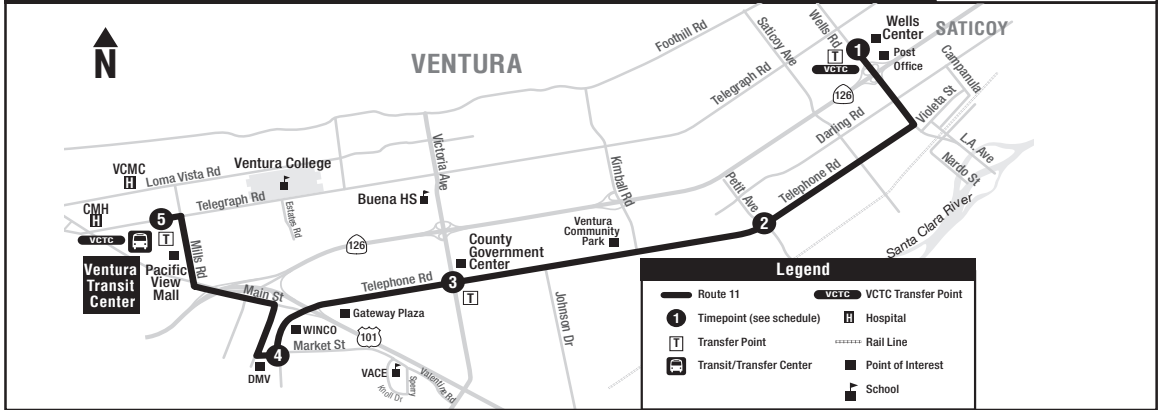

11 PACIFIC VIEW MALL - TELEPHONE - WELLS CTR

MONDAY-FRIDAY
LUNES-VIERNES

WELLS CENTER 1	TELEPHONE & PETIT 2	VENTURA GOVT CENTER 3	TELEPHONE & MARKET 4	VENTURA TRANSIT CENTER ARRIVE 5 DEPART 5	TELEPHONE & MARKET 4	VENTURA GOVT CENTER 3	TELEPHONE & PETIT 2	WELLS CENTER 1
WESTBOUND TO VENTURA				EASTBOUND TO WELLS CENTER				
6:00 AM	6:07	6:14	6:22	6:32	6:40	6:50	6:57	7:11
6:40	6:47	6:54	7:02	7:12	7:20	7:30	7:37	7:51
7:20	7:29	7:37	7:45	7:56	8:00	8:10	8:17	8:31
8:00	8:08	8:16	8:24	8:35	8:40	8:50	8:58	9:13
8:40	8:49	8:57	9:05	9:16	9:20	9:31	9:39	9:54
9:20	9:28	9:36	9:44	9:55	10:00	10:11	10:19	10:34
9:45	9:53	10:01	10:09	10:20	10:30	10:41	10:49	11:04
10:10	10:18	10:26	10:34	10:45	10:55	11:06	11:15	11:30
10:40	10:48	10:56	11:05	11:16	11:25	11:36	11:45	12:00 PM
11:10	11:18	11:26	11:35	11:46	11:55	12:07	12:16	12:31
11:40	11:48	11:56	12:05	12:16	12:25	12:37	12:51	1:06
12:10	12:18	12:26	12:35	12:46	12:55	1:07	1:16	1:31
12:40	12:48	12:56	1:05	1:16	1:25	1:37	1:46	2:02
1:10	1:18	1:26	1:35	1:46	1:55	2:07	2:16	2:32
1:40	1:48	1:56	2:05	2:16	2:25	2:37	2:46	3:02
2:10	2:18	2:26	2:35	2:46	2:55	3:07	3:16	3:32
2:40	2:48	2:56	3:05	3:16	3:25	3:37	3:46	4:02
3:10	3:18	3:26	3:35	3:46	3:55	4:07	4:16	4:32
3:40	3:48	3:56	4:05	4:16	4:25	4:37	4:46	5:02
4:10	4:18	4:26	4:35	4:46	4:55	5:07	5:15	5:31
4:40	4:47	4:55	5:03	5:13	5:25	5:36	5:44	6:00
5:10	5:17	5:25	5:33	5:43	5:55	6:06	6:14	6:29
5:40	5:47	5:55	6:03	6:13	6:25	6:35	6:43	6:58
6:05	6:12	6:20	6:28	6:38	6:50	7:00	7:08	7:23
6:35	6:42	6:50	6:58	7:08	7:20	7:30	7:38	7:53
7:05	7:12	7:20	7:28	7:38	7:50	8:00	8:08	8:22
7:30	7:37	7:44	7:52	8:02	8:15	8:25	8:33	8:47
8:00	8:07	8:14	8:22	8:32	8:40	8:50	8:58	9:12

ROUTE 11