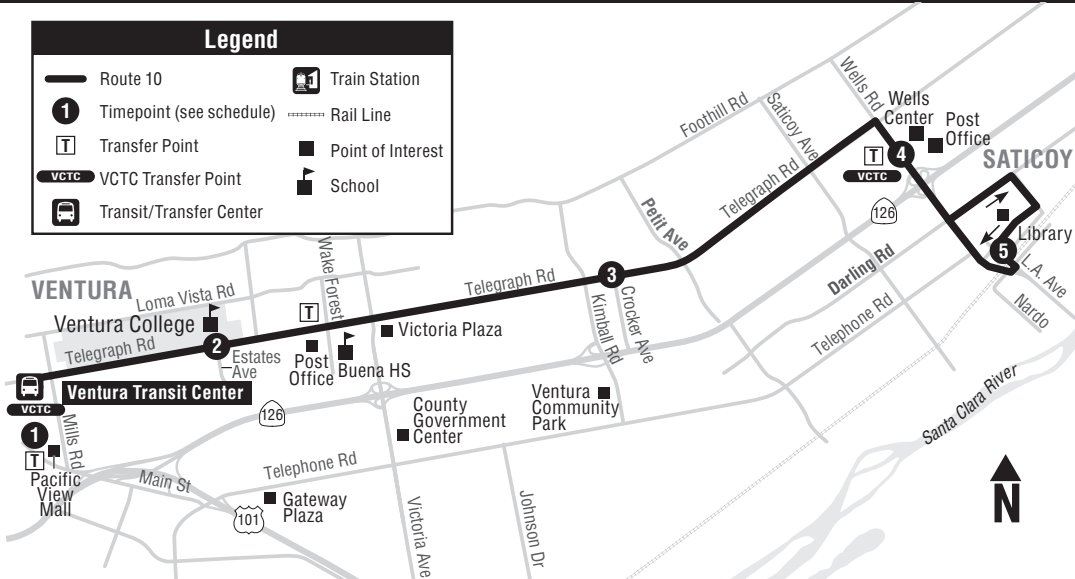

10 PACIFIC VIEW MALL - TELEGRAPH - SATICOY

Legend

- Route 10
- Timepoint (see schedule)
- Transfer Point
- VCTC Transfer Point
- Transit/Transfer Center
- Train Station
- Rail Line
- Point of Interest
- School

10 PACIFIC VIEW MALL - TELEGRAPH - SATICOY

DAILY
DIARIO

VENTURA TRANSIT CENTER 1	VENTURA COLLEGE 2	TELEGRAPH & CROCKER 3	WELLS CENTER 4	VIOLETA & LOS ANGELES 5	WELLS CENTER 4	TELEGRAPH & CROCKER 3	VENTURA COLLEGE 2	VENTURA TRANSIT CENTER 1	INTERLINED ROUTE/RUTA INTERLINEADA
EASTBOUND TO SATICOY				WESTBOUND TO VENTURA					
---	---	---	---	6:10 AM	6:20	6:25	6:30	6:35	To Route 10
6:40	6:46	6:54	7:10	7:18	7:30	7:37	7:45	7:52	To Route 16
7:35	7:41	7:49	8:05	8:13	8:25	8:32	8:40	8:47	To Route 16
8:35	8:41	8:49	9:05	9:13	9:25	9:32	9:40	9:47	To Route 16
9:35	9:41	9:49	10:05	10:13	10:25	10:32	10:40	10:47	To Route 16
10:35	10:42	10:50	11:05	11:13	11:25	11:32	11:40	11:47	To Route 16
11:35	11:42	11:50	12:05 PM	12:13	12:25	12:32	12:40	12:47	To Route 16
12:35	12:42	12:50	1:00	1:08	1:25	1:32	1:40	1:47	To Route 16
1:35	1:42	1:50	2:00	2:08	2:25	2:32	2:40	2:47	To Route 16
2:35	2:42	2:50	3:00	3:08	3:25	3:32	3:40	3:47	To Route 16
3:35	3:42	3:52	4:00	4:08	4:25	4:32	4:40	4:47	To Route 16
4:35	4:42	4:50	5:00	5:08	5:25	5:32	5:40	5:47	To Route 16
5:30	5:37	5:45	5:55	6:03	6:25	6:32	6:40	6:47	To Route 16
6:30	6:36	6:44	6:55	7:02	7:15	7:22	7:30	7:37	---
7:30	7:36	7:44	7:55	8:02	8:15	8:22	8:30	8:37	---
8:30	8:36	8:44	8:55	9:02	---	---	---	---	---

ROUTE 10

10 EASTBOUND STOPS - PARADAS HACIA EL ESTE

1 Ventura Transit Center (VTC)

Telegraph..... College
 Telegraph..... Ashwood
 Telegraph..... Baylor
 Telegraph..... Claremont

2 Ventura College

Telegraph..... Townhouse Driveway
 Telegraph..... Day
 Telegraph..... Bryn Mawr
 Telegraph..... Wake Forest
 Telegraph..... Victoria
 Telegraph..... Hill
 Telegraph..... Lemonaire Ranch

1 Ventura Transit Center (VTC)