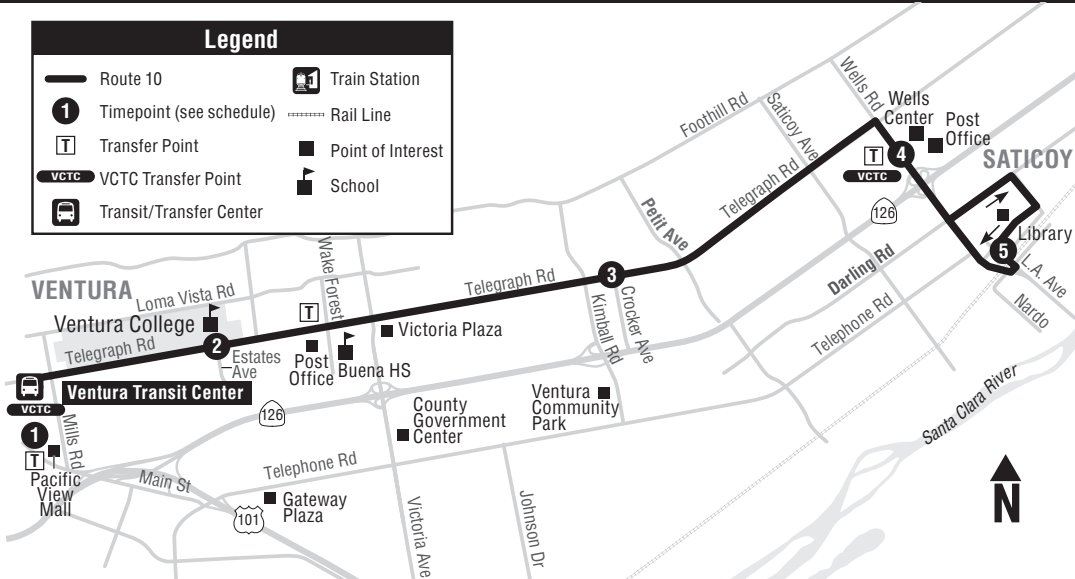

# 10 PACIFIC VIEW MALL - TELEGRAPH - SATICOY

**Legend**

- Route 10
- Timepoint (see schedule)
- Transfer Point
- VCTC Transfer Point
- Transit/Transfer Center
- Train Station
- Rail Line
- Point of Interest
- School

# 10 PACIFIC VIEW MALL - TELEGRAPH - SATICOY

DAILY  
DIARIO

VENTURA TRANSIT CENTER 1	VENTURA COLLEGE 2	TELEGRAPH & CROCKER 3	WELLS CENTER 4	VIOLETA & LOS ANGELES 5	WELLS CENTER 4	TELEGRAPH & CROCKER 3	VENTURA COLLEGE 2	VENTURA TRANSIT CENTER 1	INTERLINED ROUTE / RUTA INTERLINEADA
EASTBOUND TO SATICOY				WESTBOUND TO VENTURA					
6:40	6:46	6:54	7:10	6:10 AM	6:20	6:25	6:30	6:35	To Route 10
7:35	7:41	7:49	8:05	7:18	7:30	7:37	7:45	7:52	To Route 16
8:35	8:41	8:49	9:05	8:13	8:25	8:32	8:40	8:47	To Route 16
9:35	9:41	9:49	10:05	9:13	9:25	9:32	9:40	9:47	To Route 16
10:35	10:42	10:50	11:05	10:13	10:25	10:32	10:40	10:47	To Route 16
11:35	11:42	11:50	12:05 PM	11:13	11:25	11:32	11:40	11:47	To Route 16
12:35	12:42	12:50	1:00	12:13	12:25	12:32	12:40	12:47	To Route 16
1:35	1:42	1:50	2:00	1:08	1:25	1:32	1:40	1:47	To Route 16
2:35	2:42	2:50	3:00	2:08	2:25	2:32	2:40	2:47	To Route 16
3:35	3:42	3:52	4:00	3:08	3:25	3:32	3:40	3:47	To Route 16
4:35	4:42	4:50	5:00	4:08	4:25	4:32	4:40	4:47	To Route 16
5:30	5:37	5:45	5:55	5:08	5:25	5:32	5:40	5:47	To Route 16
6:30	6:36	6:44	6:55	6:03	6:25	6:32	6:40	6:47	To Route 16
7:30	7:36	7:44	7:55	7:02	7:15	7:22	7:30	7:37	----
8:25	8:31	8:39	8:50	8:57	----	----	----	----	----

ROUTE 10

### 1 Ventura Transit Center (VTC)

**BOLD INDICATES TIMEPOINT**

**LETRAS MARCADAS INDICAN PUNTOS CLAVES**