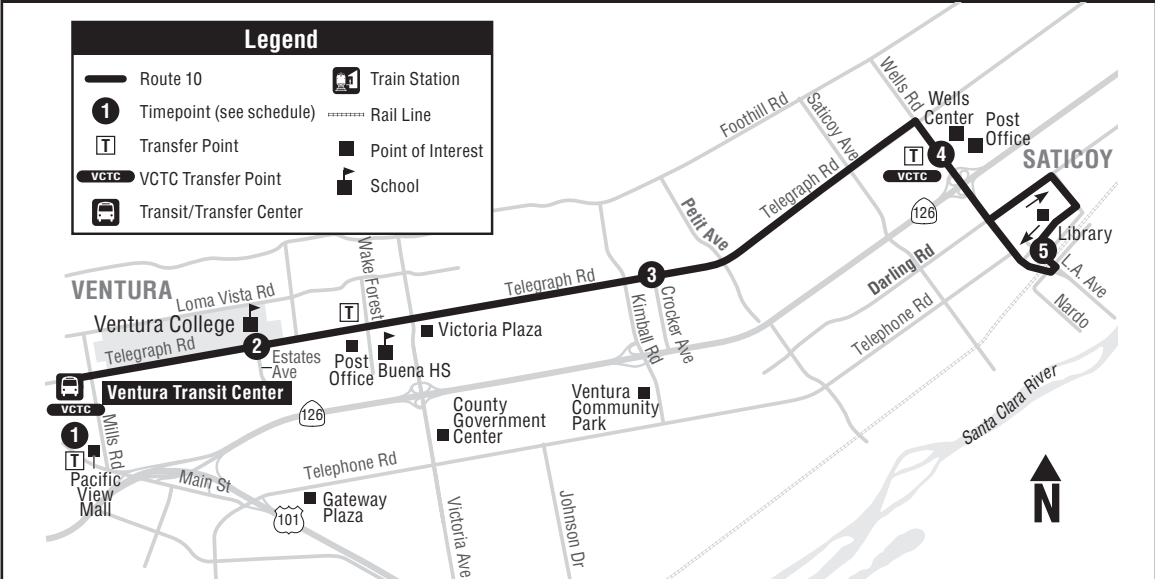

10 PACIFIC VIEW MALL - TELEGRAPH - SATICOY

Legend

- Route 10
- Timepoint (see schedule)
- Transfer Point
- VCTC Transfer Point
- Transit/Transfer Center
- Train Station
- Rail Line
- Point of Interest
- School

10 PACIFIC VIEW MALL - TELEGRAPH - SATICOY

DAILY
DIARIO

VENTURA TRANSIT CENTER 1	VENTURA COLLEGE 2	TELEGRAPH & CROCKER 3	WELLS CENTER 4	VIOLETA & LOS ANGELES 5	WELLS CENTER 4	TELEGRAPH & CROCKER 3	VENTURA COLLEGE 2	VENTURA TRANSIT CENTER 1	INTERLINED ROUTE/RUTA INTERLINEADA
EASTBOUND TO SATICOY				WESTBOUND TO VENTURA					
---	---	---	---	6:10 AM	6:20	6:25	6:30	6:35	To Route 10
6:40	6:46	6:54	7:10	7:18	7:30	7:37	7:45	7:52	To Route 16
7:35	7:41	7:49	8:05	8:13	8:25	8:32	8:40	8:47	To Route 16
8:35	8:41	8:49	9:05	9:13	9:25	9:32	9:40	9:47	To Route 16
9:35	9:41	9:49	10:05	10:13	10:25	10:32	10:40	10:47	To Route 16
10:35	10:42	10:50	11:05	11:13	11:25	11:32	11:40	11:47	To Route 16
11:35	11:42	11:50	12:05 PM	12:13	12:25	12:32	12:40	12:47	To Route 16
12:35	12:42	12:50	1:00	1:08	1:25	1:32	1:40	1:47	To Route 16
1:35	1:42	1:50	2:00	2:08	2:25	2:32	2:40	2:47	To Route 16
2:35	2:42	2:50	3:00	3:08	3:25	3:32	3:40	3:47	To Route 16
3:35	3:42	3:52	4:00	4:08	4:25	4:32	4:40	4:47	To Route 16
4:35	4:42	4:50	5:00	5:08	5:25	5:32	5:40	5:47	To Route 16
5:30	5:37	5:45	5:55	6:03	6:25	6:32	6:40	6:47	To Route 16
6:30	6:36	6:44	6:55	7:02	7:15	7:22	7:30	7:37	---
7:30	7:36	7:44	7:55	8:02	8:15	8:22	8:30	8:37	---
8:30	8:36	8:44	8:55	9:02	---	---	---	---	---

ROUTE 10

10 EASTBOUND STOPS - PARADAS HACIA EL ESTE

1 Ventura Transit Center (VTC)

Telegraph..... College
 Telegraph..... Ashwood
 Telegraph..... Baylor
 Telegraph..... Claremont

2 Ventura College

Telegraph..... Townhouse Driveway
 Telegraph..... Day
 Telegraph..... Bryn Mawr
 Telegraph..... Wake Forest
 Telegraph..... Victoria
 Telegraph..... Hill
 Telegraph..... Lemonaire Ranch

1 Ventura Transit Center (VTC)