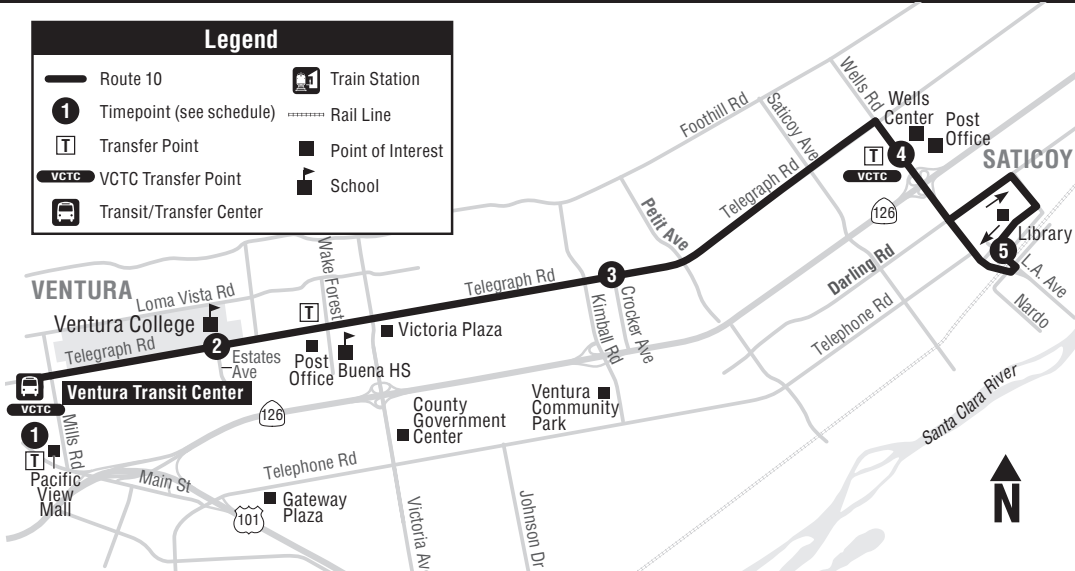

10 PACIFIC VIEW MALL - TELEGRAPH - SATICOY

Legend

- Route 10
- Timepoint (see schedule)
- Transfer Point
- VCTC Transfer Point
- Transit/Transfer Center
- Train Station
- Rail Line
- Point of Interest
- School

10 PACIFIC VIEW MALL - TELEGRAPH - SATICOY

DAILY
DIARIO

VENTURA TRANSIT CENTER 1	VENTURA COLLEGE 2	TELEGRAPH & CROCKER 3	WELLS CENTER 4	VIOLETA & LOS ANGELES 5	WELLS CENTER 4	TELEGRAPH & CROCKER 3	VENTURA COLLEGE 2	VENTURA TRANSIT CENTER 1	INTERLINED ROUTE/ RUTA INTERLINEADA
EASTBOUND TO SATICOY				WESTBOUND TO VENTURA					
---	---	---	---	6:10 AM	6:20	6:25	6:30	6:35	To Route 10
6:40	6:46	6:54	7:10	7:18	7:30	7:37	7:45	7:52	To Route 16
7:35	7:41	7:49	8:05	8:13	8:25	8:32	8:40	8:47	To Route 16
8:35	8:41	8:49	9:05	9:13	9:25	9:32	9:40	9:47	To Route 16
9:35	9:41	9:49	10:05	10:13	10:25	10:32	10:40	10:47	To Route 16
10:35	10:42	10:50	11:05	11:13	11:25	11:32	11:40	11:47	To Route 16
11:35	11:42	11:50	12:05 PM	12:13	12:25	12:32	12:40	12:47	To Route 16
12:35	12:42	12:50	1:00	1:08	1:25	1:32	1:40	1:47	To Route 16
1:35	1:42	1:50	2:00	2:08	2:25	2:32	2:40	2:47	To Route 16
2:35	2:42	2:50	3:00	3:08	3:25	3:32	3:40	3:47	To Route 16
3:35	3:42	3:52	4:00	4:08	4:25	4:32	4:40	4:47	To Route 16
4:35	4:42	4:50	5:00	5:08	5:25	5:32	5:40	5:47	To Route 16
5:30	5:37	5:45	5:55	6:03	6:25	6:32	6:40	6:47	To Route 16
6:30	6:36	6:44	6:55	7:02	7:15	7:22	7:30	7:37	To Route 16
7:30	7:36	7:44	7:55	8:02	8:15	8:22	8:30	8:37	---
8:30	8:36	8:44	8:55	9:02	----	----	----	----	---

ROUTE 10

10 EASTBOUND STOPS - PARADAS HACIA EL ESTE

1 Ventura Transit Center (VTC)

Telegraph..... College
 Telegraph..... Ashwood
 Telegraph..... Baylor
 Telegraph..... Claremont

2 Ventura College

Telegraph..... Townhouse Driveway
 Telegraph..... Day
 Telegraph..... Bryn Mawr
 Telegraph..... Wake Forest
 Telegraph..... Victoria
 Telegraph..... Hill
 Telegraph..... Lemonaire Ranch

1 Ventura Transit Center (VTC)